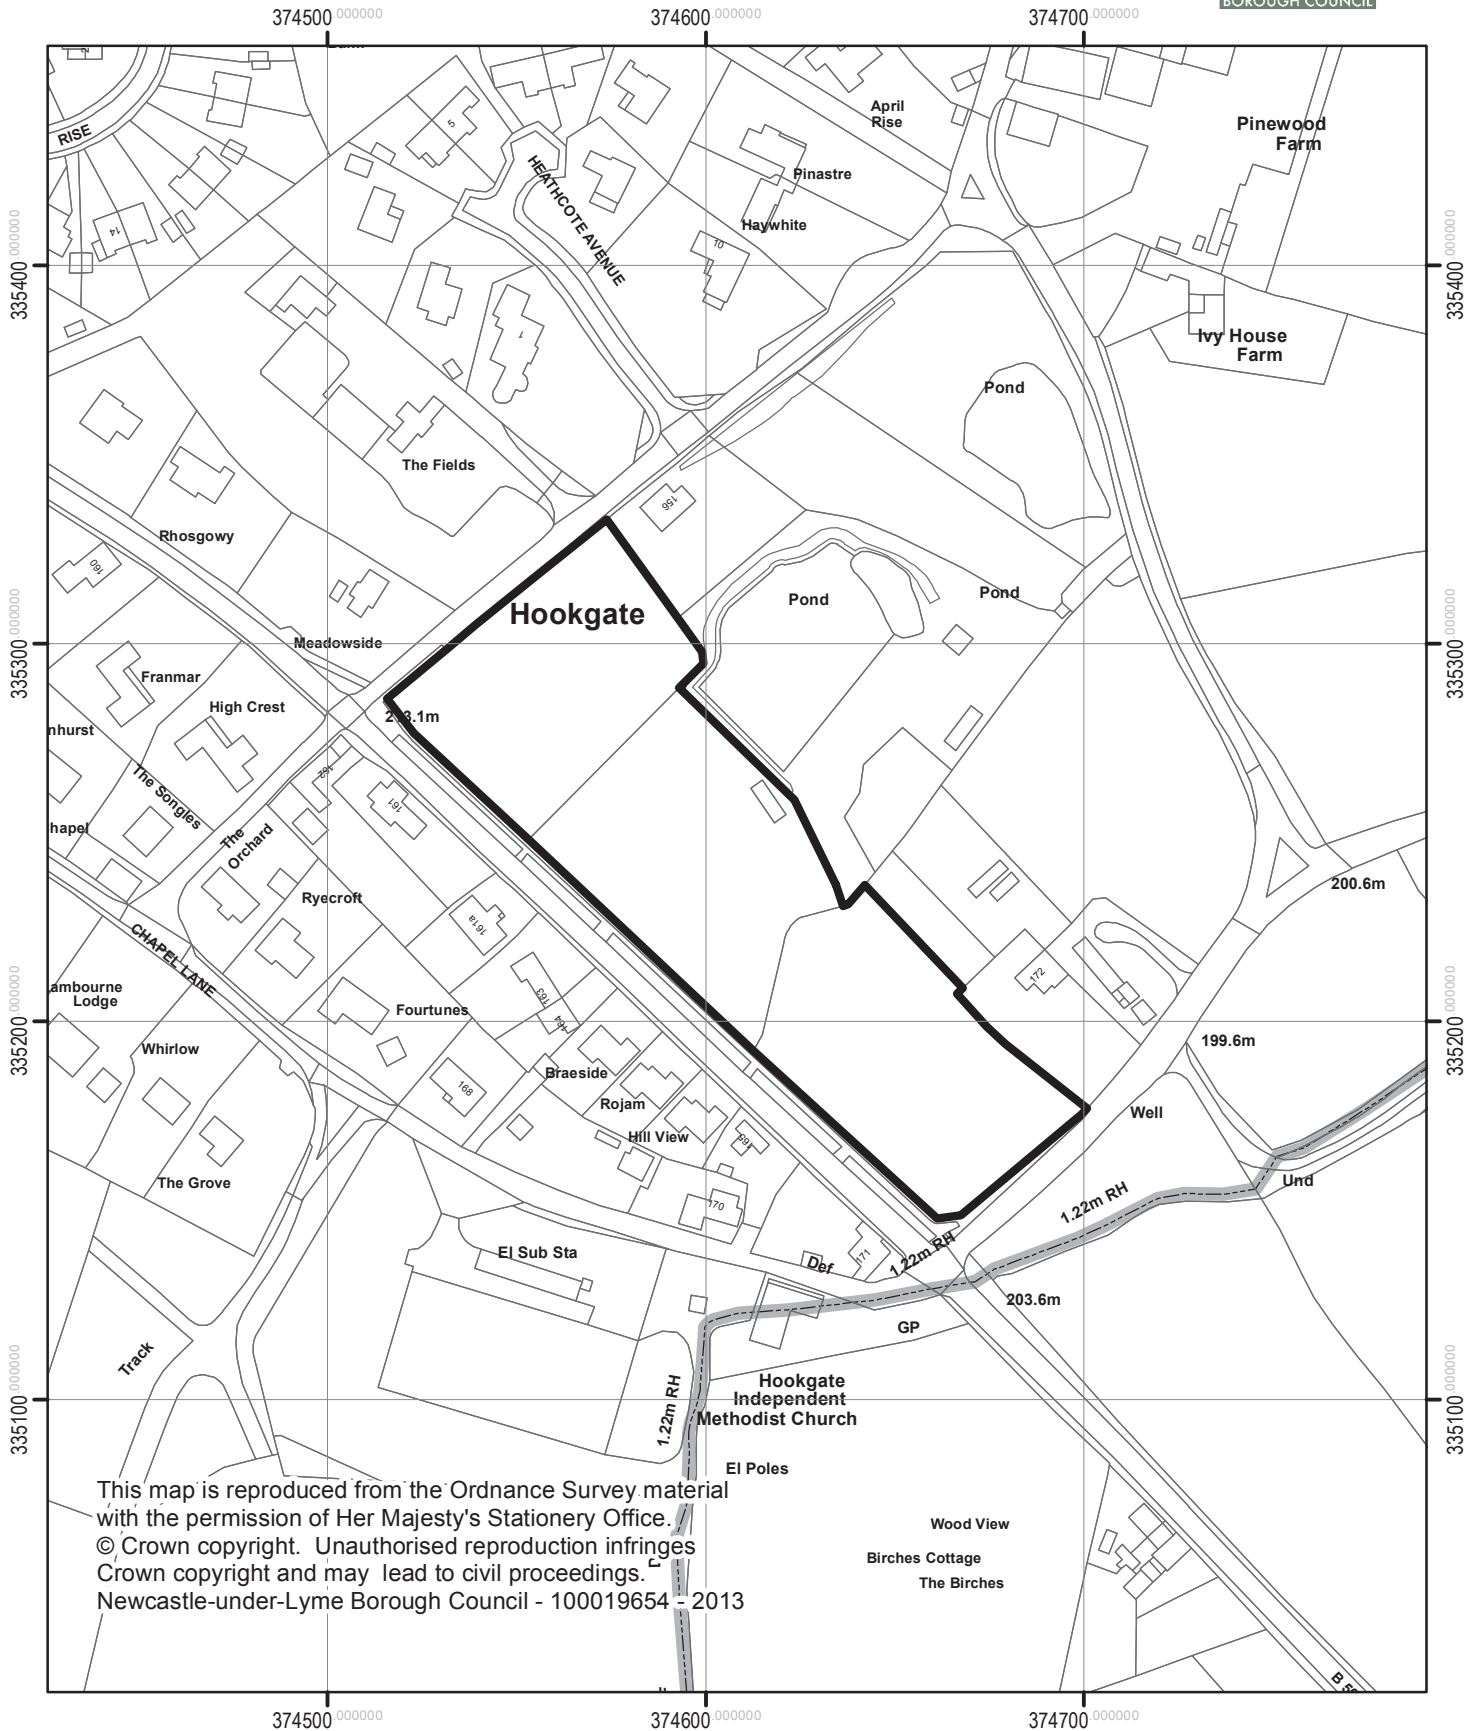

**Land to NE of Eccleshall Road, SE of
Pinewood Road and NW of Lower Road,
Hookgate, Loggerheads**

15/00448/OUT

This map is reproduced from the Ordnance Survey material with the permission of Her Majesty's Stationery Office. © Crown copyright. Unauthorised reproduction infringes Crown copyright and may lead to civil proceedings. Newcastle-under-Lyme Borough Council - 100019654 - 2013